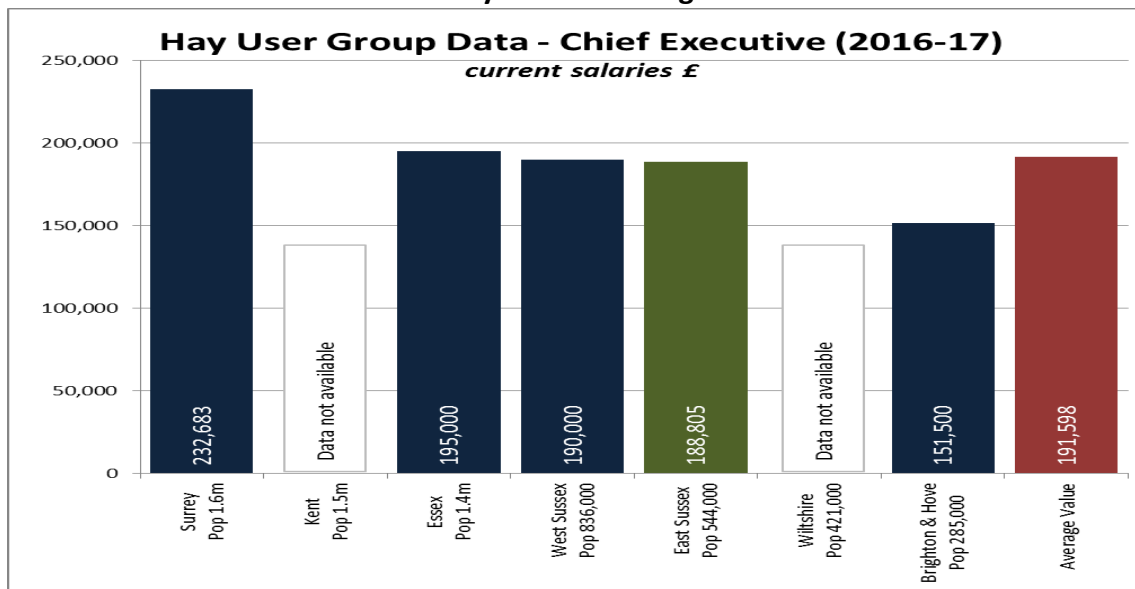

Chief Executive and Chief Officer Pay Benchmarking

Average pay:

Taken from Hay User Group Data

Tier 1	Lower Quartile (£)	Median (£)	Upper Quartile (£)	Tier 2	Lower Quartile (£)	Median (£)	Upper Quartile (£)
Chief Executive	188,805	190,000	195,000	Chief Officer	140,607	155,286	182,492
ESCC Chief Executive	176,793	180,797	184,801	ESCC Chief Officer	133,211	135,744	138,276