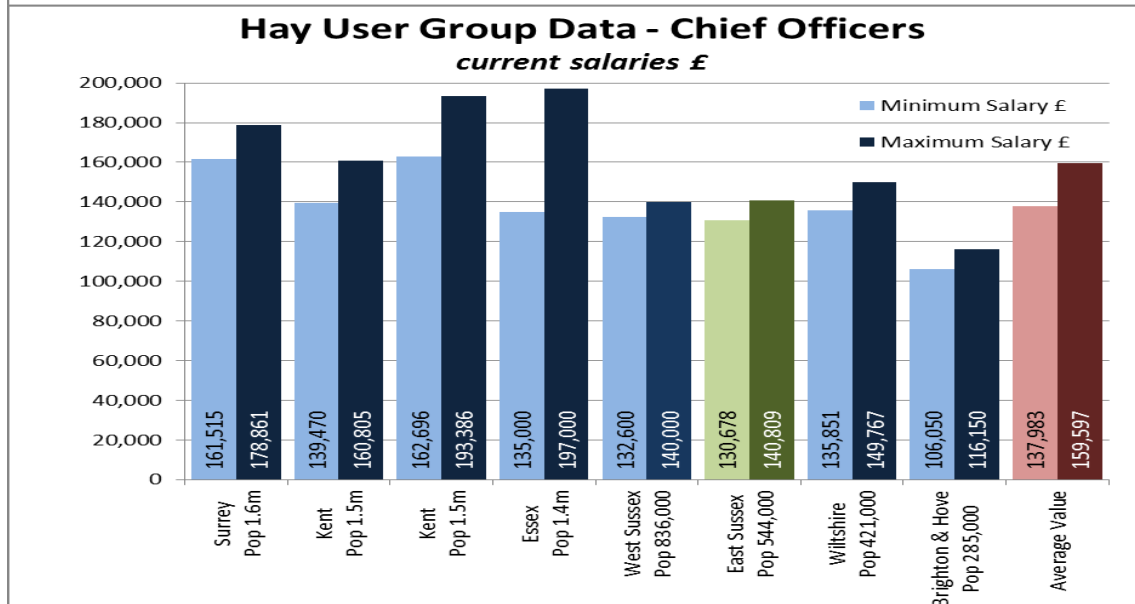

Chief Executive and Chief Officer Pay Benchmarking

Average pay:

Taken from Hay User Group Data

Tier 1	Lower Quartile (£)	Median (£)	Upper Quartile (£)	Tier 2	Lower Quartile (£)	Median (£)	Upper Quartile (£)
Chief Executive	188,805	190,000	195,000	Chief Officer	140,607	155,286	182,492
ESCC Chief Executive	176,793	180,797	184,801	ESCC Chief Officer	133,211	135,744	138,276