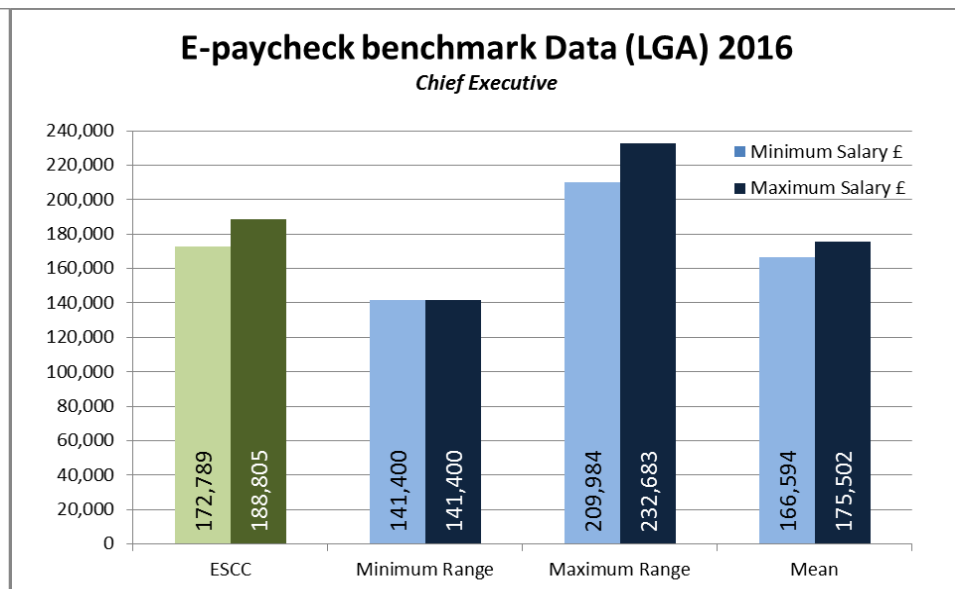

Chief Executive and Chief Officer Pay Benchmarking

Average pay:

Taken from Hay User Group Data

Tier 1	Lower Quartile (£)	Median (£)	Upper Quartile (£)	Tier 2	Lower Quartile (£)	Median (£)	Upper Quartile (£)
Chief Executive	188,805	190,000	195,000	Chief Officer	140,607	155,286	182,492
ESCC Chief Executive	176,793	180,797	184,801	ESCC Chief Officer	133,211	135,744	138,276