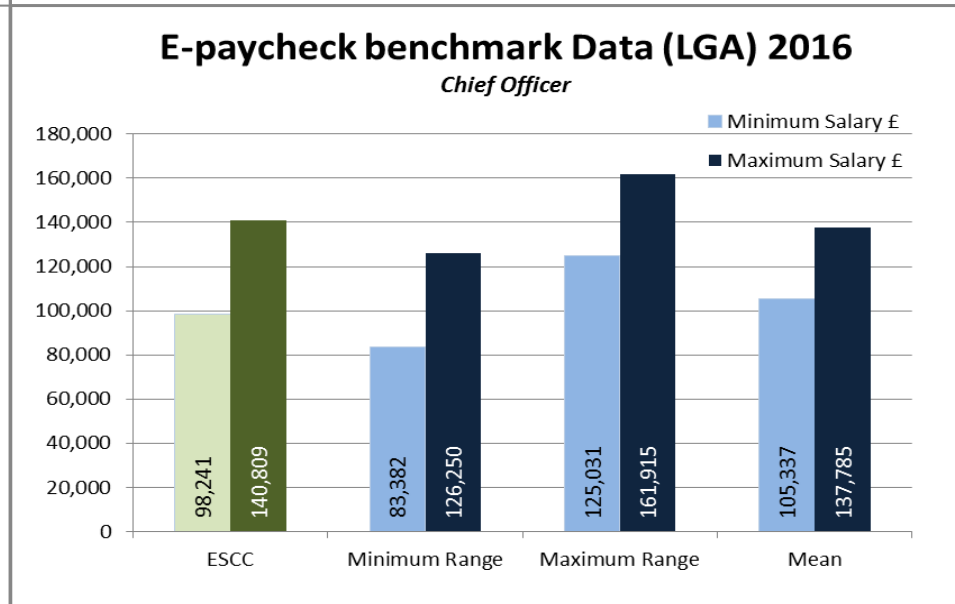

Chief Executive and Chief Officer Pay Benchmarking

Average pay:

Taken from Hay User Group Data

Tier 1	Lower Quartile (£)	Median (£)	Upper Quartile (£)	Tier 2	Lower Quartile (£)	Median (£)	Upper Quartile (£)
Chief Executive	188,805	190,000	195,000	Chief Officer	140,607	155,286	182,492
ESCC Chief Executive	176,793	180,797	184,801	ESCC Chief Officer	133,211	135,744	138,276